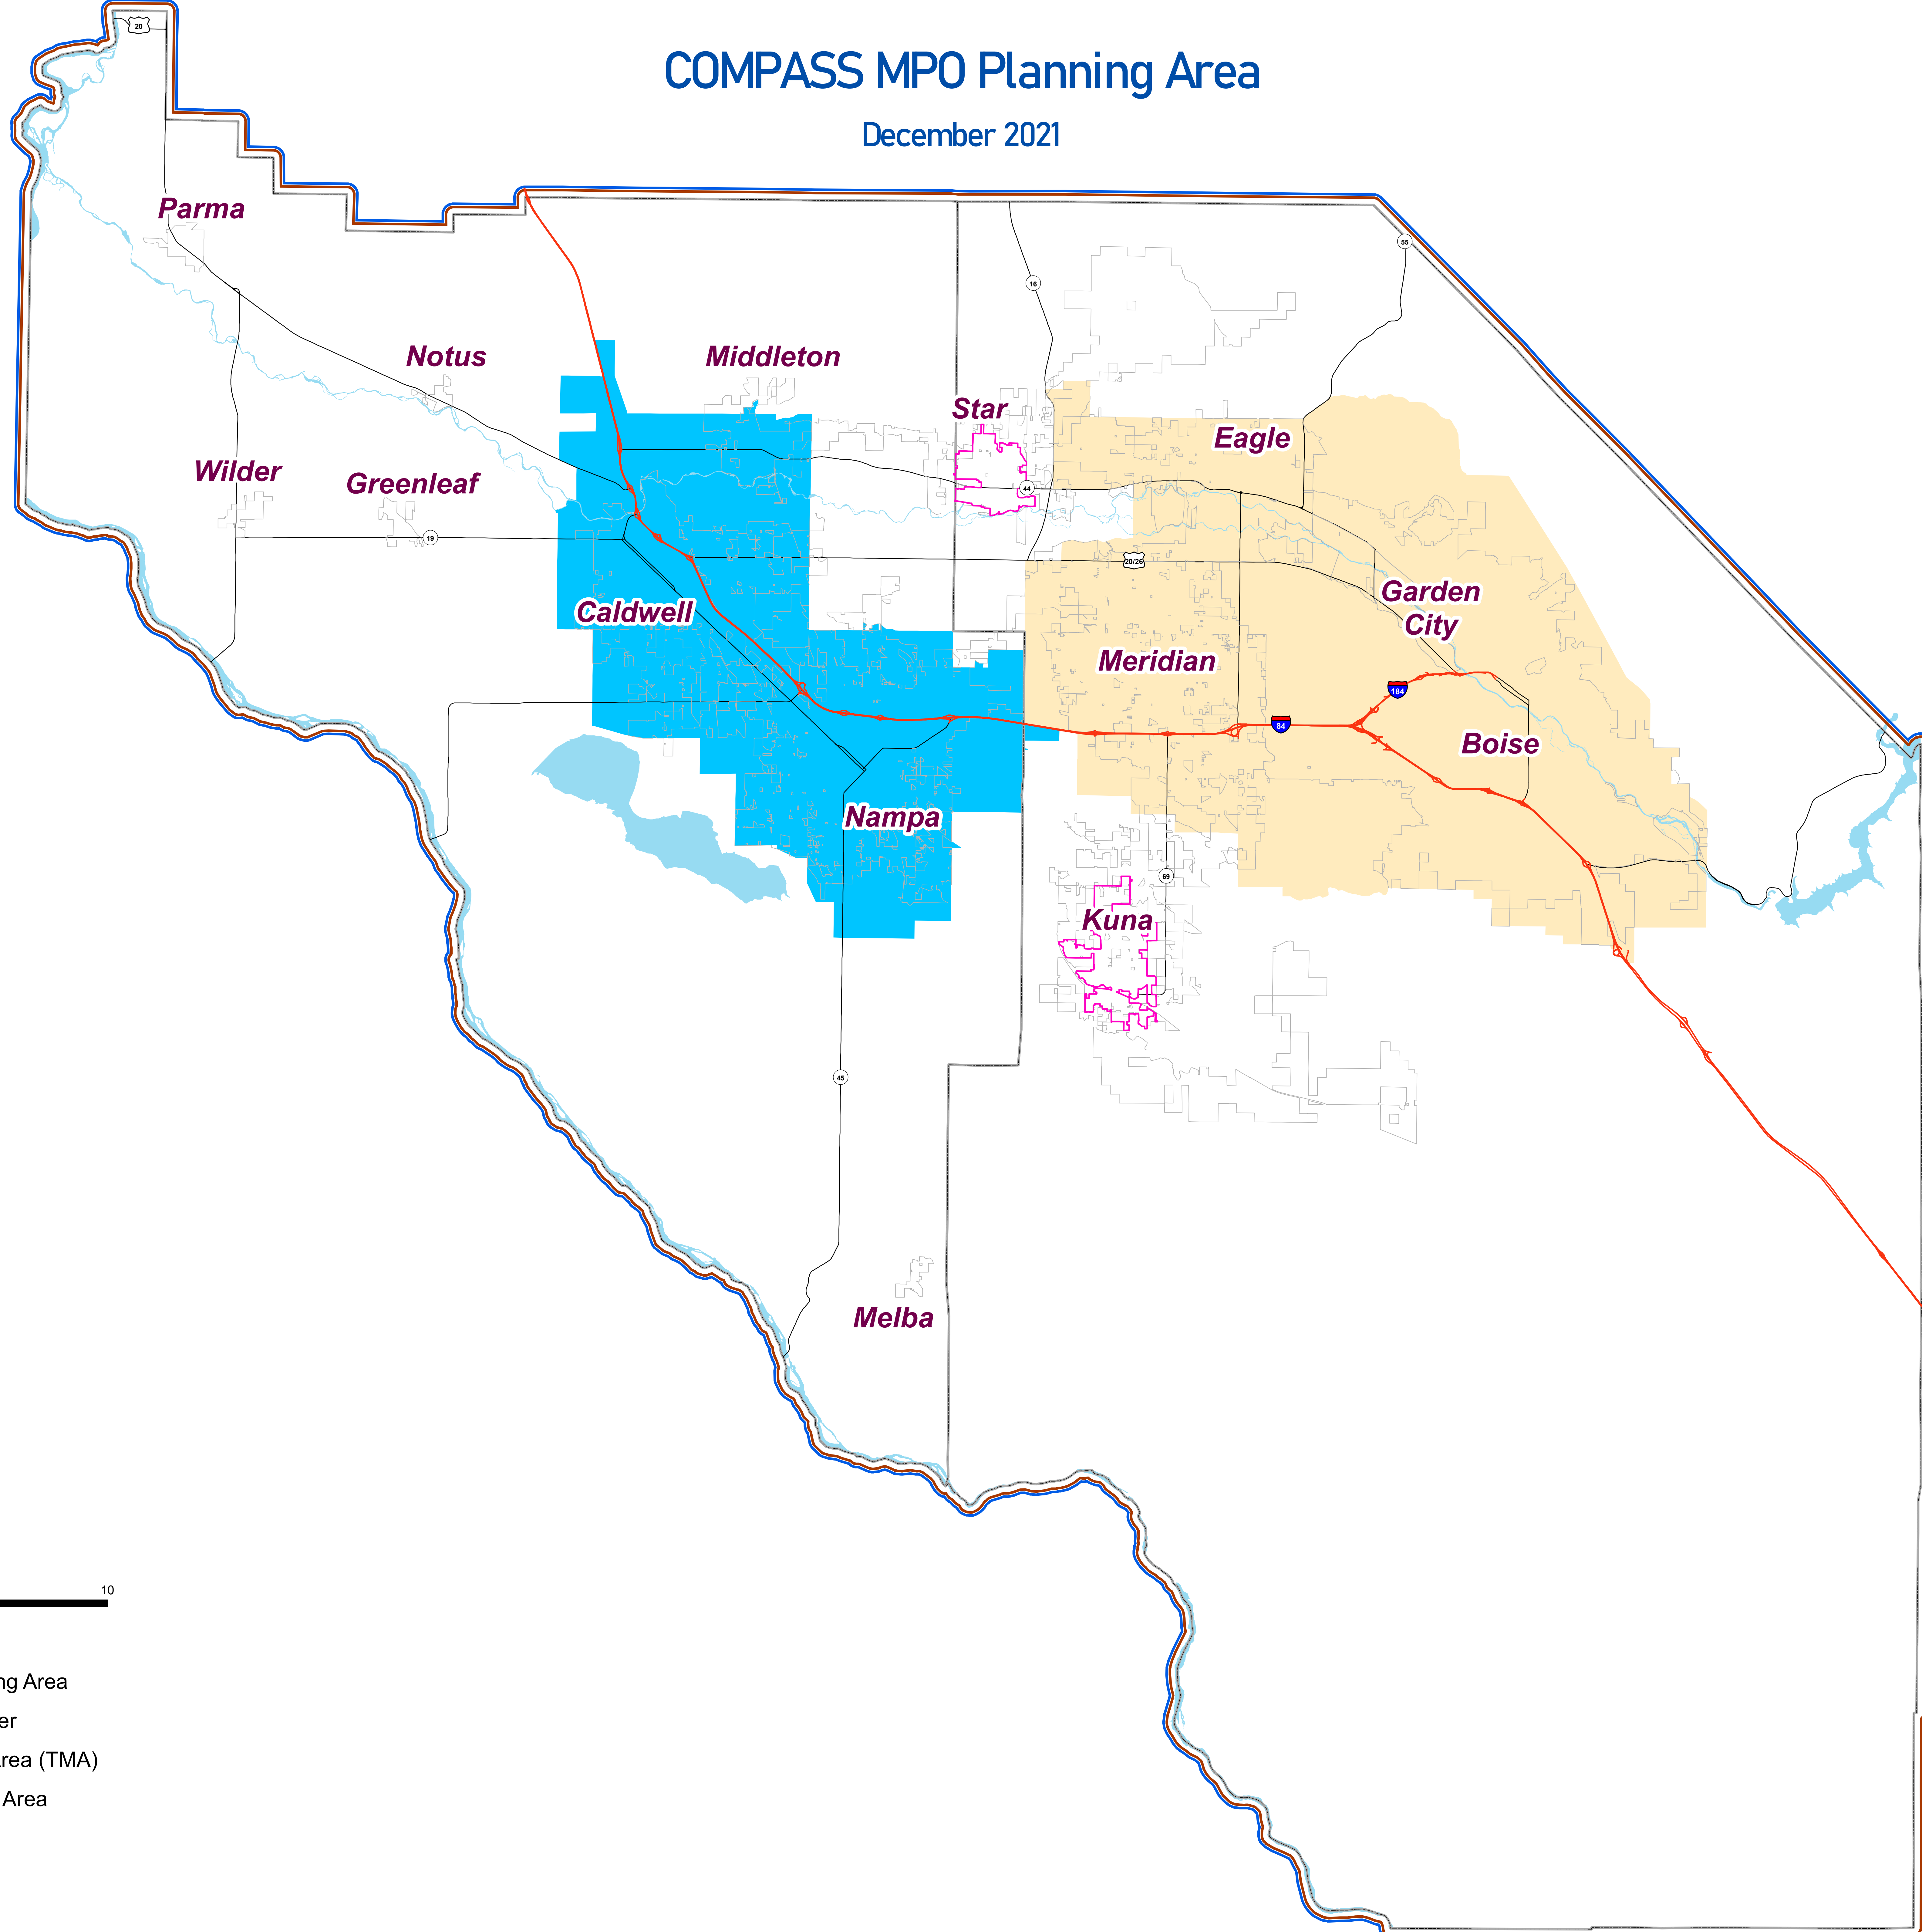

# COMPASS MPO Planning Area

December 2021

- COMPASS Planning Area
- Small Urban Cluster
- Boise Urbanized Area (TMA)
- Nampa Urbanized Area
- City Limits
- State Highways